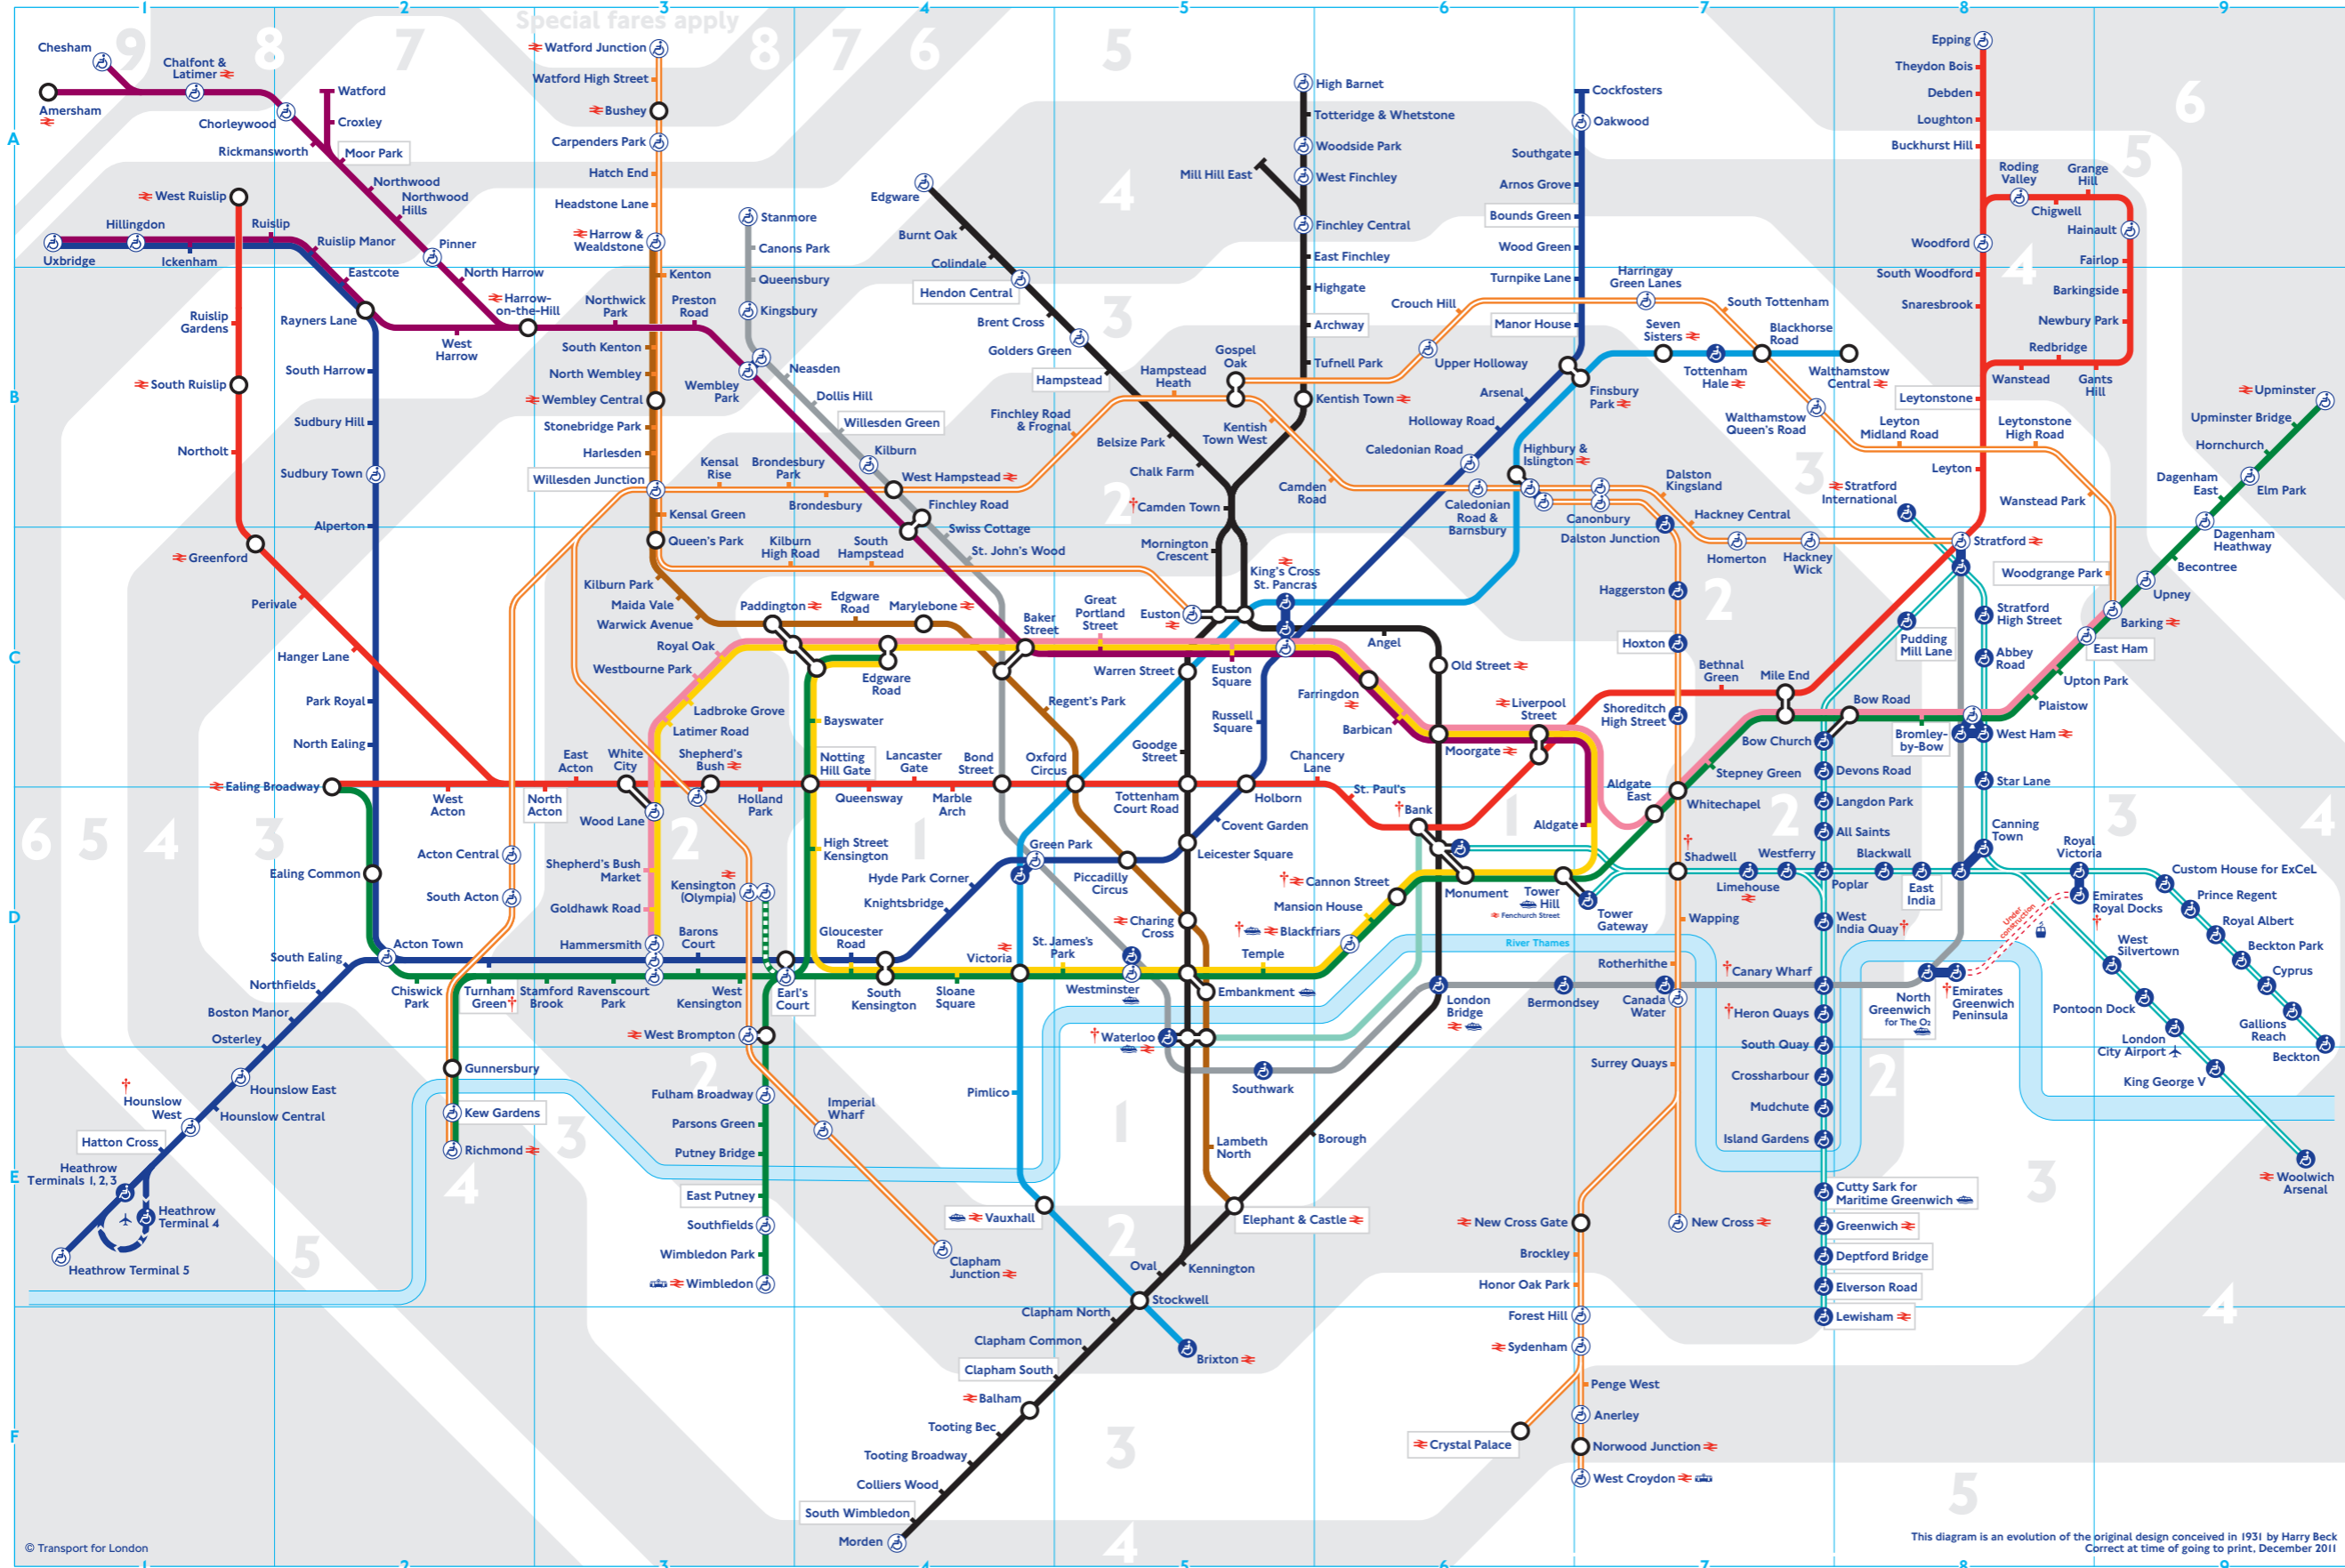

Tube map

† Check before you travel

Bank	Waterloo & City line open 0621-2148 Mondays to Fridays and 0802-1837 Saturdays. Closed Sundays and Public Holidays
Blackfriars	For reopening date see Planned Closures posters at stations
Camden Town	Sunday 1300-1730 open for interchange and exit only
Canary Wharf	Step-free interchange between Underground, Canary Wharf DLR and Heron Quays DLR stations at street level
Cannon Street	Open until 2100 Mondays to Fridays. Closed Saturdays and Sundays
Emirates Greenwich Peninsula	Fare zone to be confirmed
Emirates Royal Docks	Fare zone to be confirmed
Heron Quays	Step-free interchange between Heron Quays and Canary Wharf Underground station at street level
Hounslow West	Step-free access for wheelchair users only
Shadwell	DLR due to become step-free in January 2012
Turnham Green	Served by Piccadilly line trains early mornings and late evenings only
Waterloo	Waterloo & City line open 0615-2141 Mondays to Fridays and 0800-1831 Saturdays. Closed Sundays and Public Holidays
West India Quay	Not served by DLR trains from Bank towards Lewisham before 1900 on Mondays to Fridays

Key to lines

	Bakerloo
	Central
	Circle
	District
	District open weekends, public holidays and some Olympia events
	Hammersmith & City
	Jubilee
	Metropolitan
	Northern
	Piccadilly
	Victoria
	Waterloo & City
	DLR
	London Overground
	Emirates Air-Line Under construction

Explanation of symbols

- P** Stations with car parks
- ♿** Stations with bicycle parking
- ♂♀** Male/female/baby changing/accessible toilets outside ticket gateline
- ♂♀** Male/female/baby changing/accessible toilets inside ticket gateline
- †** Toilet not managed by London Underground. You may be charged for these facilities. Ask staff for information
- ♿** Step-free access from street to train
- ♿** Step-free access from street to platform
- ℹ** Stations with London Travel Information Centre
- †** Check before you travel.